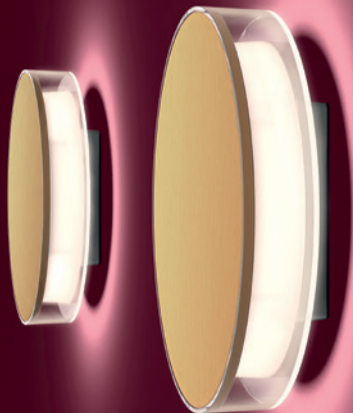

**LIVING
THE
LIGHT**
serien
.lighting

The image shows a minimalist interior scene. Two identical recessed ceiling lights are mounted on a white ceiling. Each light is encased in a clear, cylindrical glass enclosure with a conical white diffuser inside. The lights are illuminated, casting a soft glow. The walls are a deep, dark blue, and the overall atmosphere is clean and modern.

ANNEX

APP

CAVITY

CAVITY

CENTRAL

CLUB

CRIB

CURLING

CURLING

DRAFT

DRUM

JOB

**GONE
BUT
WE
HAVE
THE
LIGHT**

JONES

LYD

ONE EIGHTY

A minimalist dining table and stool set. The table is made of a thick, dark-stained wooden slab with two thick, tapered wooden legs. Two black metal stools with circular seats and three legs are tucked under the table. A modern pendant light fixture hangs above the table, consisting of two black metal rods that cross in an 'X' shape, with two square, glowing white light fixtures at the ends. The background is a plain, light-colored wall and floor.