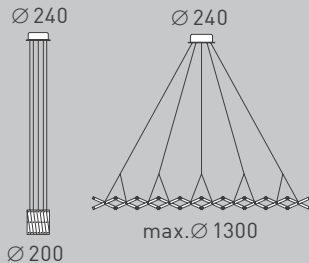

ZOOM LED 1 Element

mm

min. 900-max. 2200

kg

3,0 kg

- 20x1,5 W
- DALI/TRIAC
- CRI > 90
- 2700K

primär/primary 220 - 240V, 50 - 60Hz

EEK/EEC

Dieses Produkt enthält eine Lichtquelle der Energieeffizienzklasse F.
This product contains a light source of energy efficiency class F.

IP20