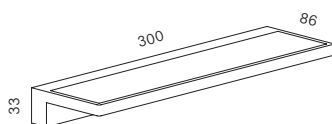

CRIB

Minimalist object. Magic light.

In the form of CRIB, serien.lighting offers a contemporary, reduced, and precise wall luminaire. Here, the latest technology is transposed into a unit with a minimum size. Anyone looking at it immediately associates the shape of the minimalist stand-alone luminaire with innovative LED technology.

When switched off, CRIB functions formally like an extremely reduced wall object thanks to its simple aluminum body and transparent Optiwhite genuine glass pane – a mere 8 mm thick. Only when it is switched on is the sophistication of the glass element revealed, through whose polished edge the LED light exudes: The delicate, specially treated pane of genuine glass distributes the light evenly upwards and downwards.

CRIB blends in particularly well in contemporary interiors and is available with black or white coated housing with a stainless steel or chrome finish. It can be mounted horizontally and vertically and with its minimalist shape creates a magical light effect when used as a single luminaire or in a row of several units.

It will be available from third-quarter 2018.

CRIB Wall

material	housing: black or white coated stainless steel finish or chrome finish; lamp cover: optiwhite glass with microstructure
lamp	LED Mid Power 12 W, CRI Ra>90, R9>50, EEI A+ (suitable for A++ to A); other technical versions (CCT/CRI/power) on request
control	TRIAC dimmable with external trailing edge dimmers
light	upwards and downwards diffuse
accessories	mirror adapter
design	Manfred Wolf